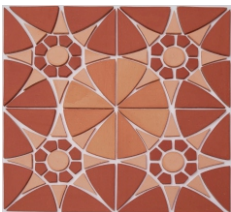

STORAX TINGED- 2.75x9.84 in

TINGED - 2.75x9.84 in

STORAX BETANIA - 2.75x9.84 in

RED RANGE -2.75x9.84-2.75x11.81 in

THIN BRICK

NEBRASKA GREY-2.75x7.48 in

DURANIA - 2.75x9.84-2.75x11.81 in

HUDSON WHITE -2.75x7.48 in

ÉBANO - 2.75x11.81 in

FRIEZE

BACO 3.93x12.59 in

EROS 4.72x14.17 in

DALILA 4.72x9.84 in

AFRODITA 7.87x14.56 in

ZEUS 5.90x10.23 in

BACO EBANO 3.92x12.59 in

CARPETS

BACO 19.68x19.68 in

PENÉLOPE 19.68x19.68 in

DALILA 20.86x20.86 in

ROSETTES

BACO 23.62x23.62 in

ZEUS 25.59x25.59 in

AFRODITA 25.59x25.59 in