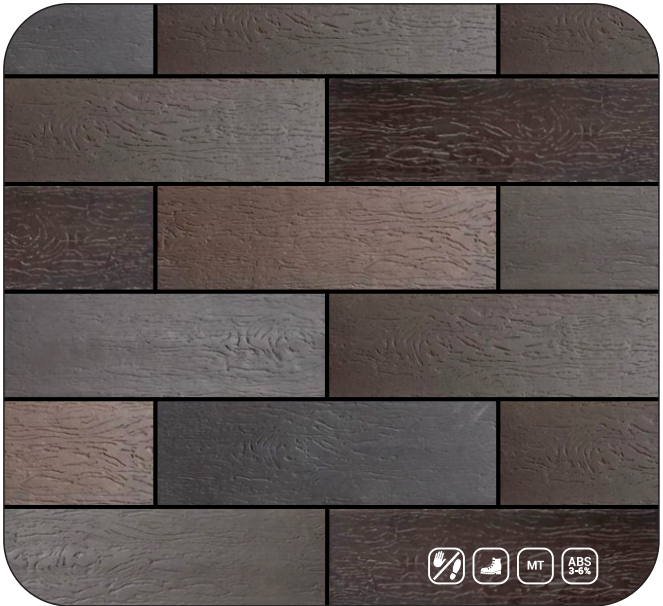

ARBOLEDAS

DIMENSIONS

12 x 12 in

TOLEDO

DIMENSIONS

6 x 12 in - 10 x 10 in - 12 x 12 in

*NOMINAL DIMENSIONS

HOLZ